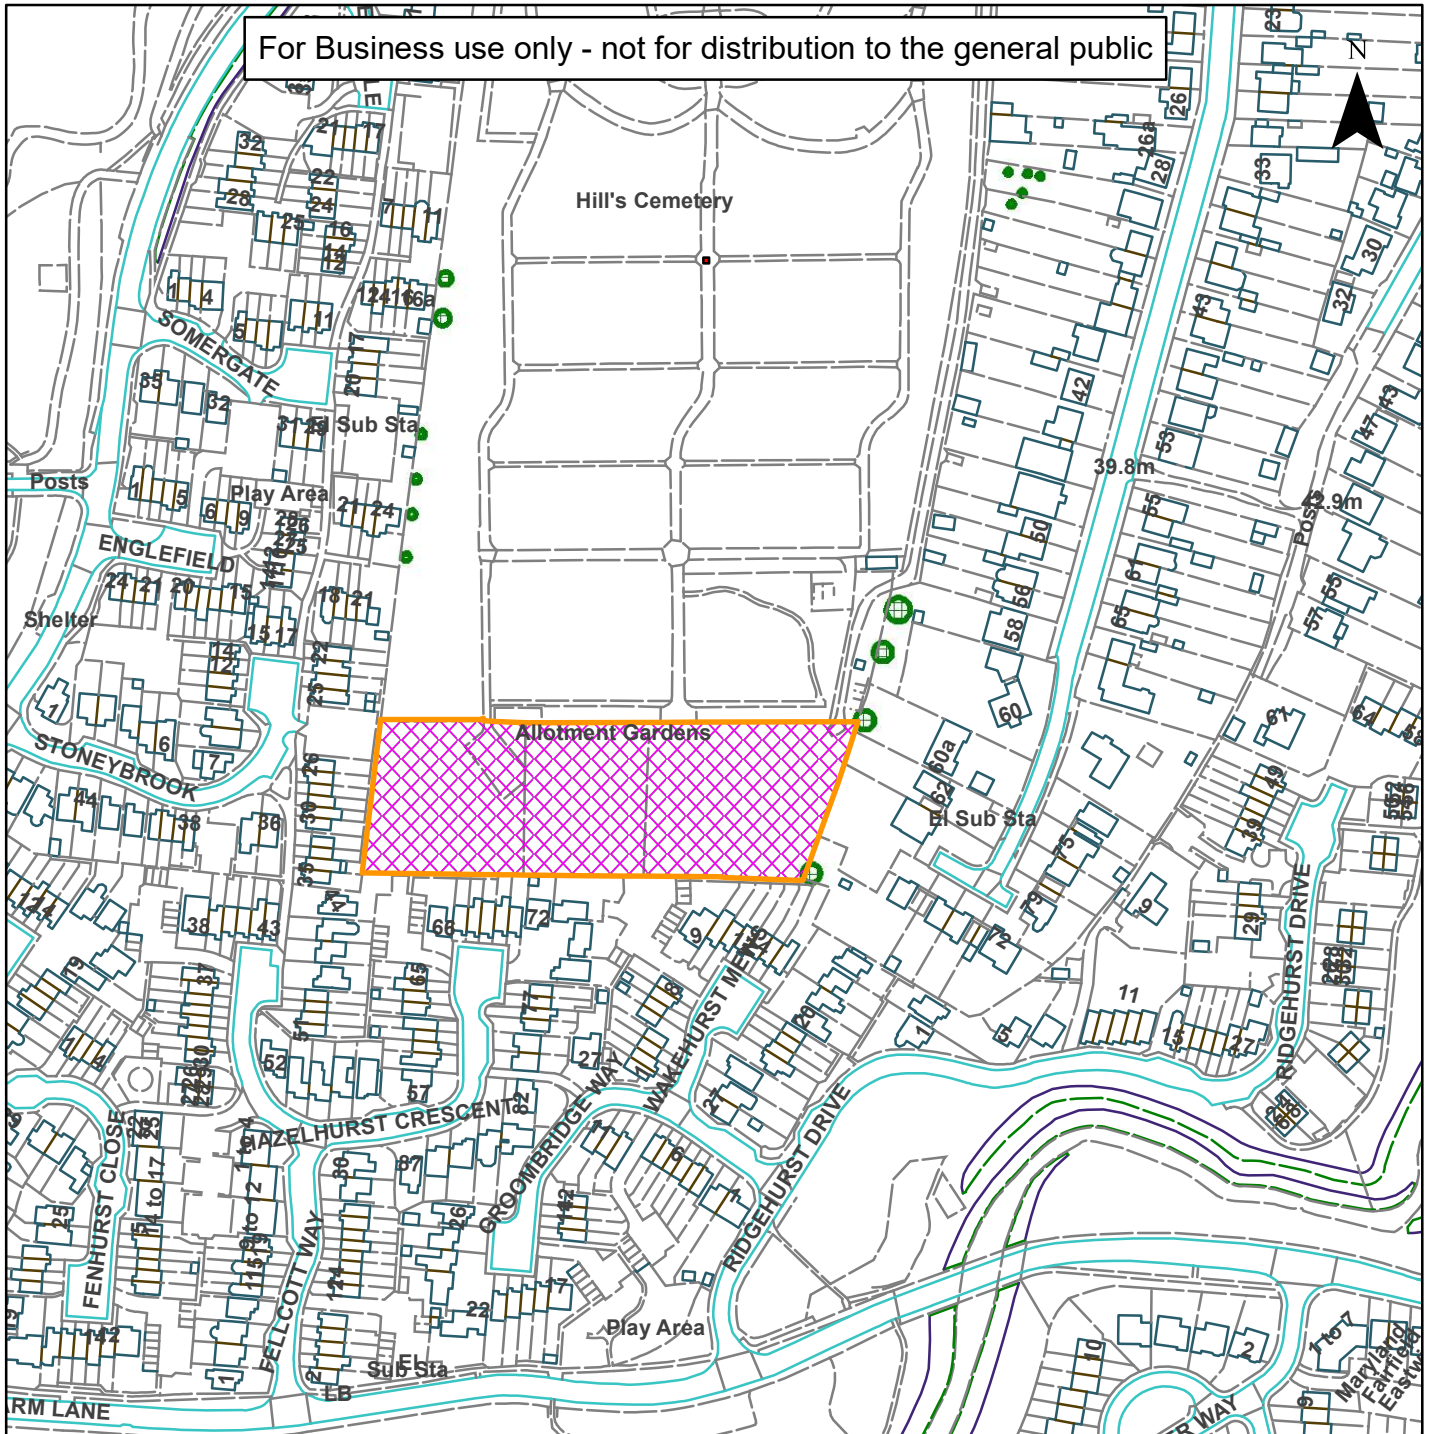

Hills Cemetery RH12 1TT

For Business use only - not for distribution to the general public

Scale: 1:2,500

Reproduced by permission of Ordnance Survey map on behalf of HMSO. © Crown copyright and database rights (2019). Ordnance Survey Licence.100023865